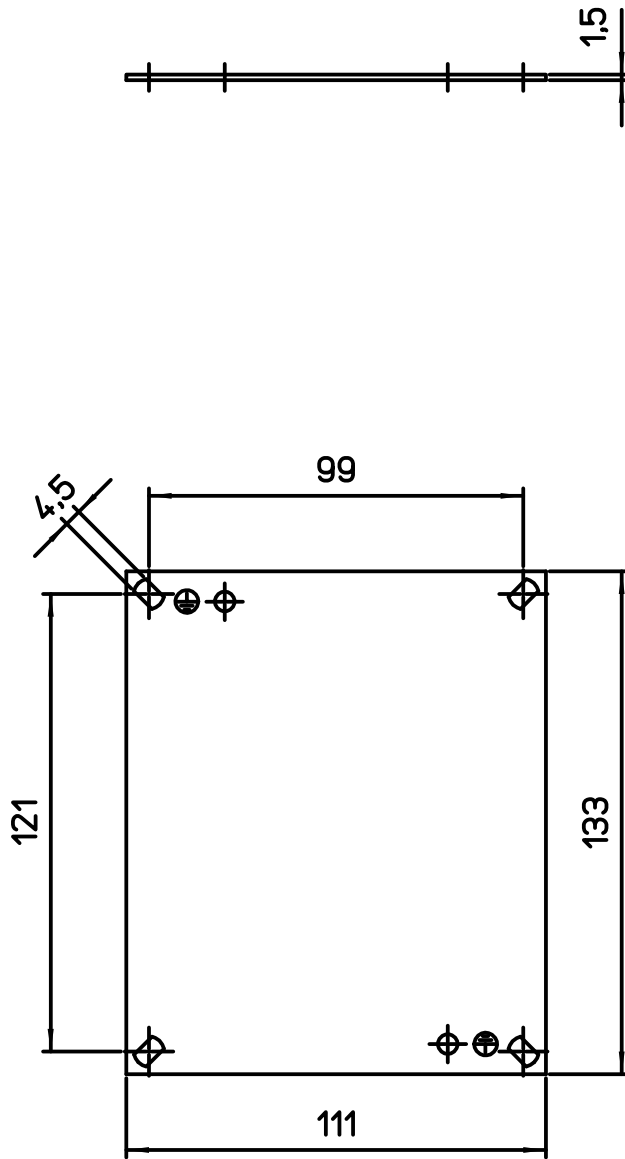

Diritti riservati All rights reserved

dimensions in mm	APF 12	Scale	
Date 05/05/16	Mounting plate 12VC	1:2	
Sign. D. Bonino			